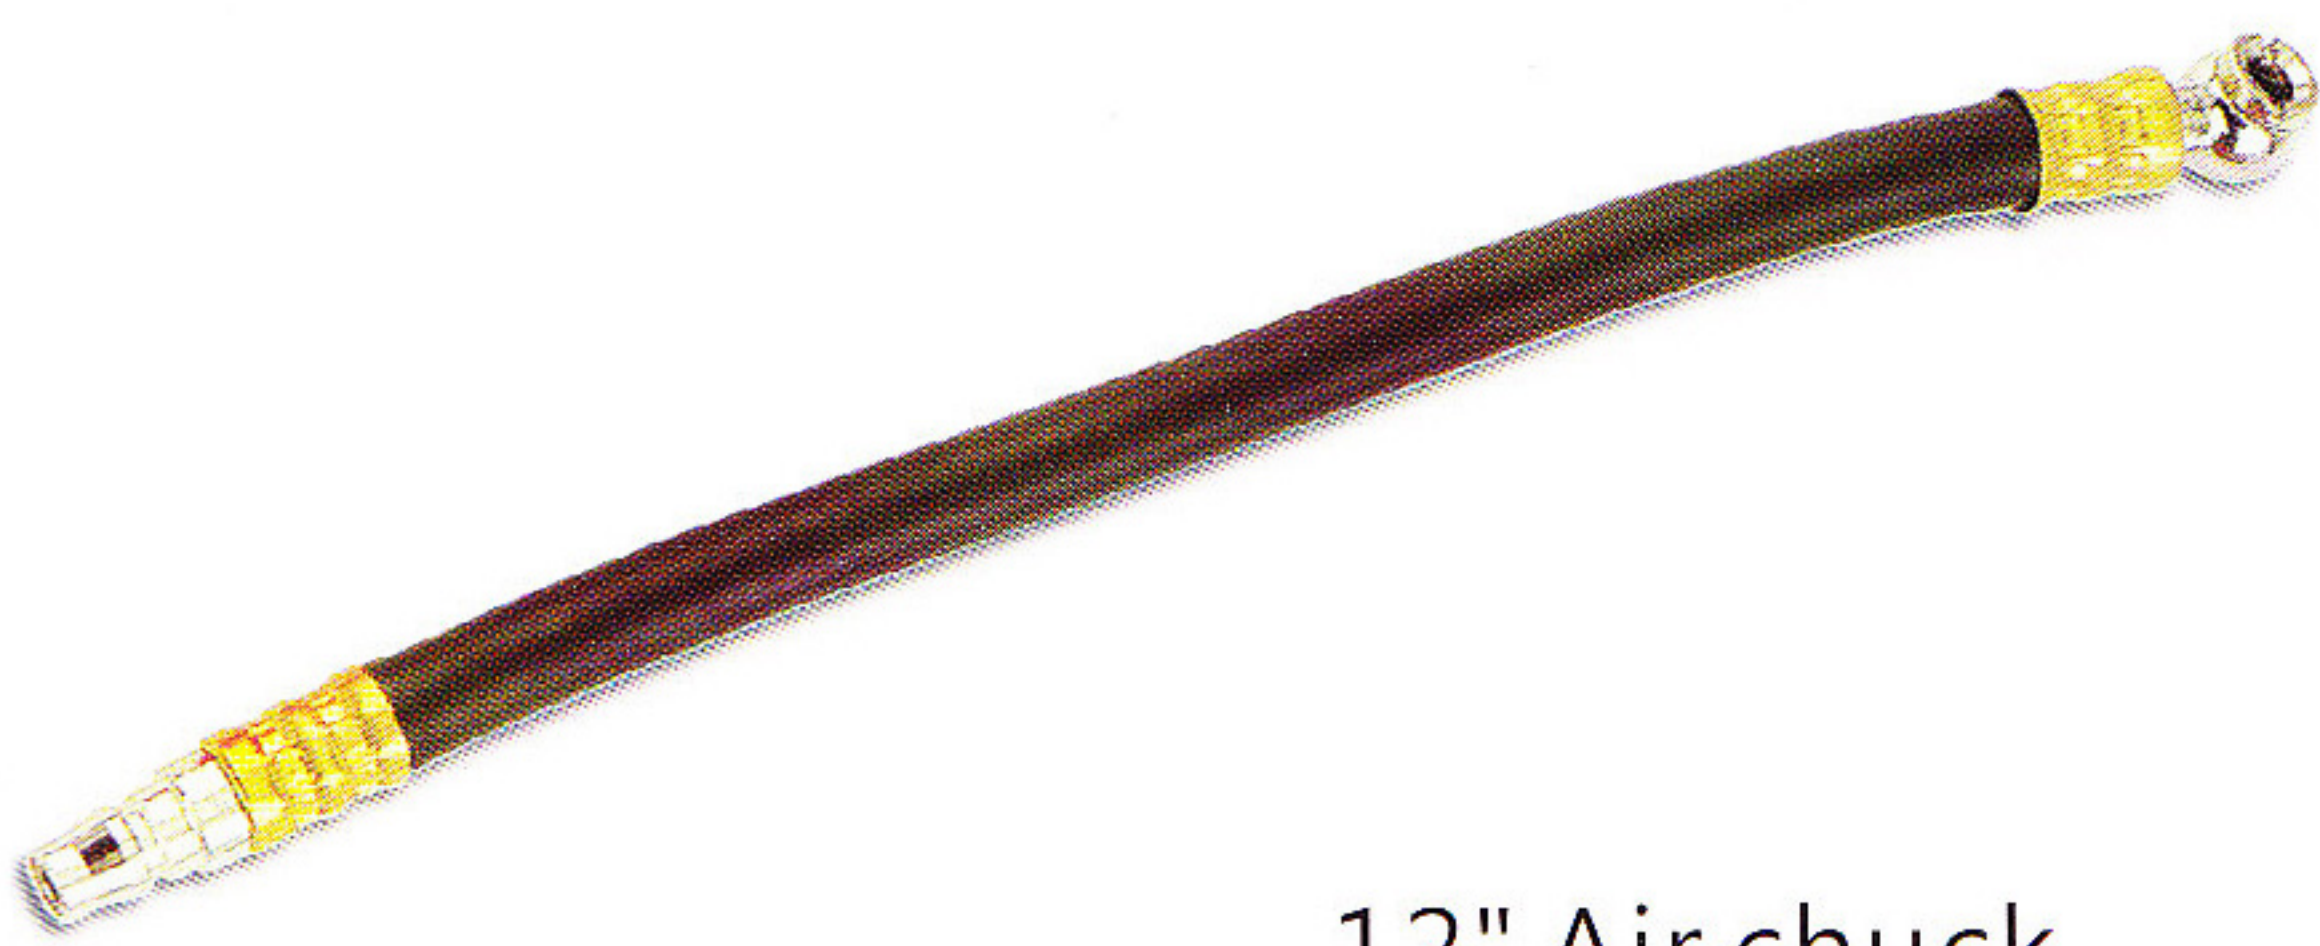

AIR BLOWER

1/4" (PT,NPT) Air Blow Gun

B08

4ft. Fluid hose
10" wand reach
difficult place

B40

Port size: 1/4" (PT,NPT)
Max pressure: 15 kgf/cm
Nozzle length: 30cm

B30

Port size: 1/4" (PT,NPT)
Max pressure: 15 kgf/cm²
Nozzle length: 12 cm

B12

6" dual chuck

B21

12" dual chuck

B22

12" Air chuck

B23

Air chuck