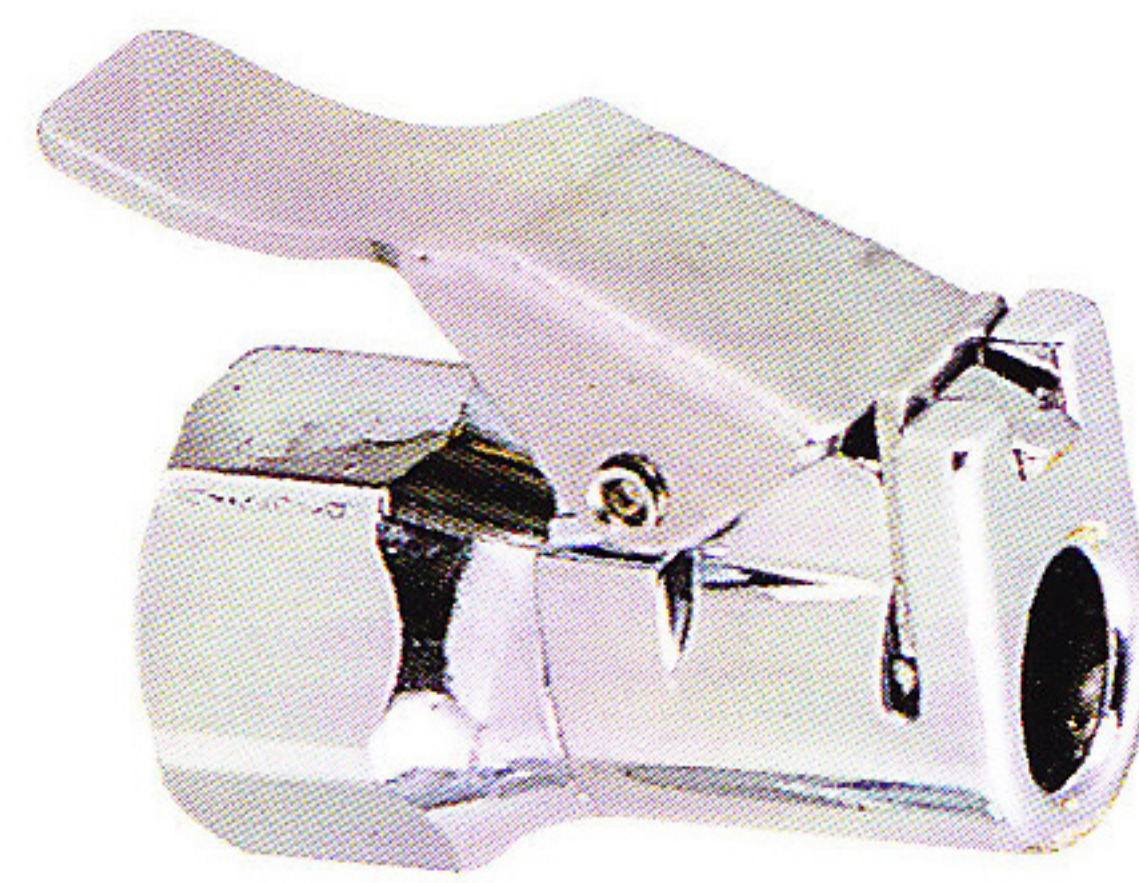

AIR BLOWER

1/4" (PT,NPT) Air Blow Gun

B08

4ft. Fluid hose
10" wand reach
difficult place

B40

Port size: 1/4" (PT,NPT)
Max pressure: 15 kgf/cm
Nozzle length: 30cm

B30

Port size: 1/4" (PT,NPT)
Max pressure: 15 kgf/cm²
Nozzle length: 12 cm

B12

6" dual chuck

B21

12" dual chuck

B22

12" Air chuck

B23

Air chuck

B20-AS1

Ball Foot chuck
1/4" hose

B23-AS1

Ball Foot chuck
1/4" NPT(PT) Female

B23-AS3