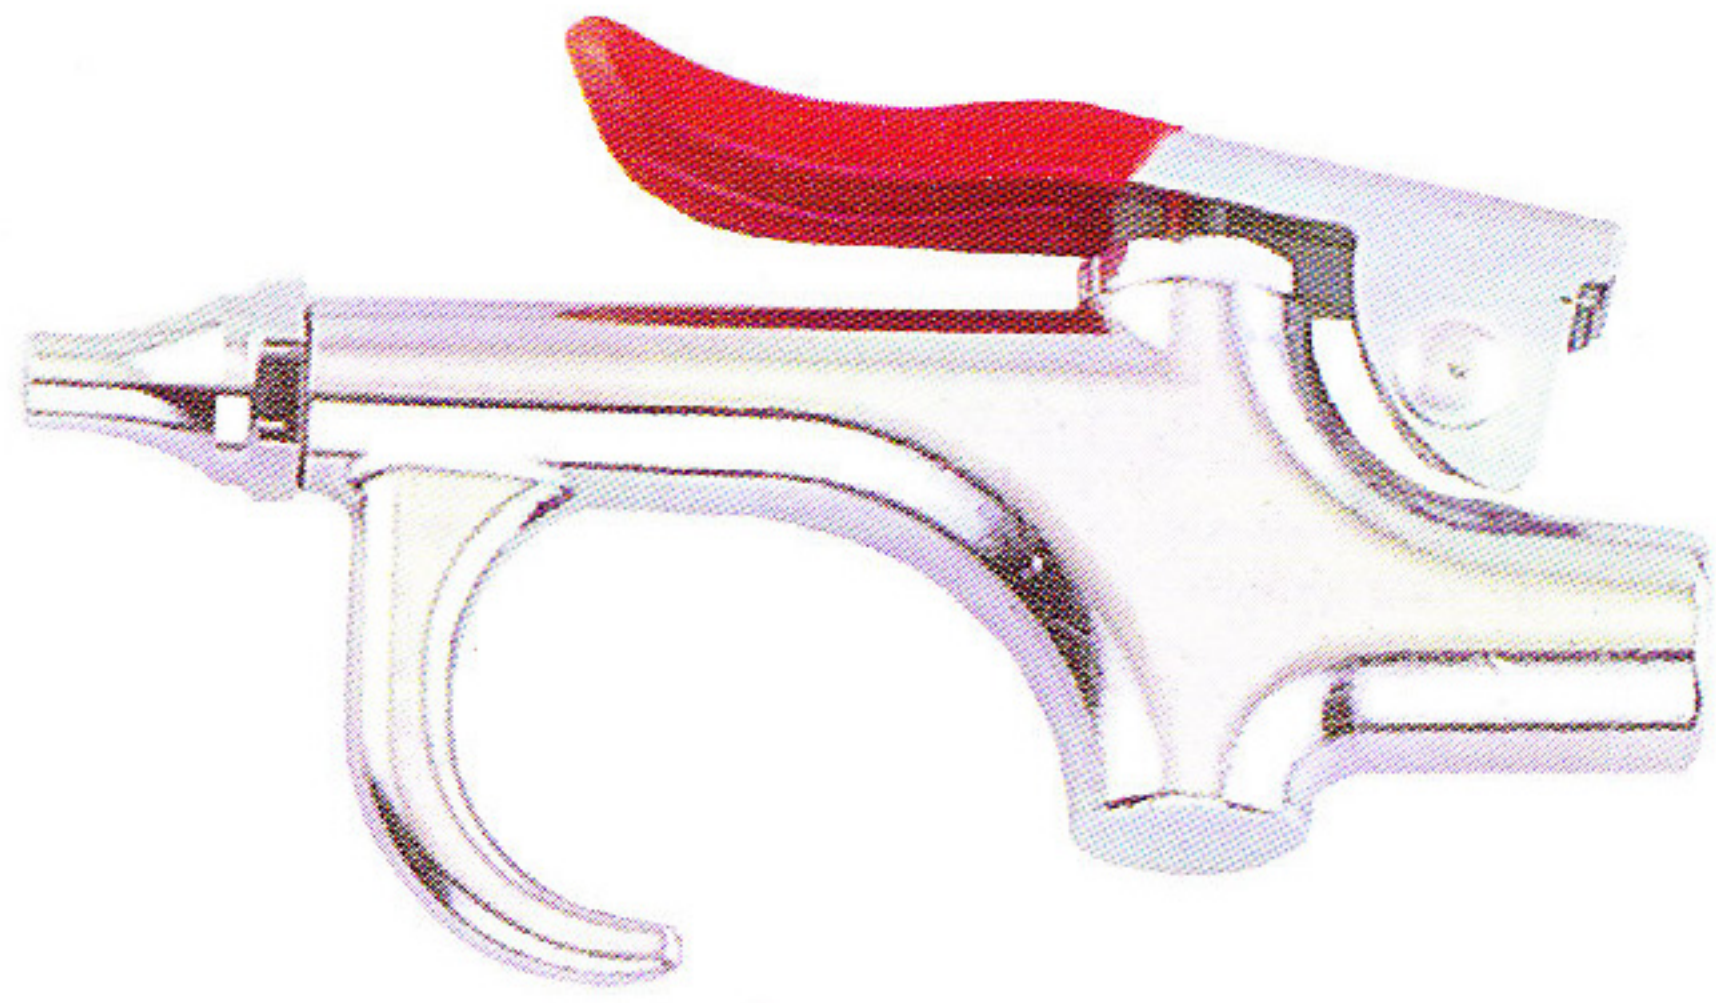

AIR BLOWER

1/4" (PT,NPT) Air Blow Gun

B08

4ft. Fluid hose
10" wand reach
difficult place

B40

Port size: 1/4" (PT,NPT)
Max pressure: 15 kgf/cm
Nozzle length: 30cm

B30

Port size: 1/4" (PT,NPT)
Max pressure: 15 kgf/cm²
Nozzle length: 12 cm

B12

6" dual chuck

B21

12" dual chuck

B22

12" Air chuck

B23

Air chuck