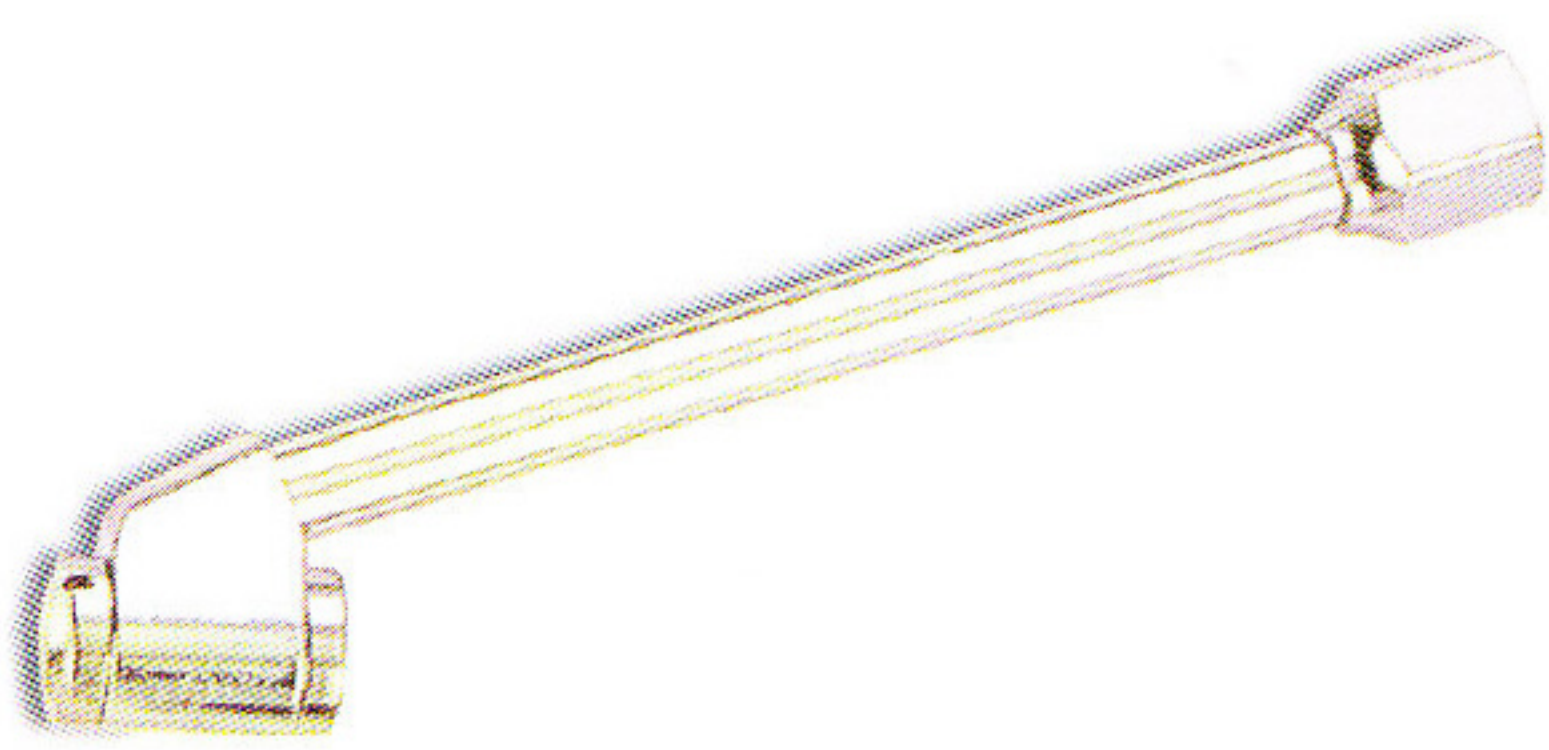

AIR BLOWER

1/4" (PT,NPT) Air Blow Gun

B08

4ft. Fluid hose
10" wand reach
difficult place

B40

Port size: 1/4" (PT,NPT)
Max pressure: 15 kgf/cm
Nozzle length: 30cm

B30

Port size: 1/4" (PT,NPT)
Max pressure: 15 kgf/cm²
Nozzle length: 12 cm

B12

6" dual chuck

B21

12" dual chuck

B22

12" Air chuck

B23

Air chuck

B20-AS1

Ball Foot chuck
1/4" hose

B23-AS1

Ball Foot chuck
1/4" NPT(PT) Female

B23-AS3